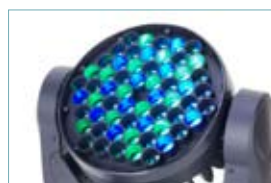

Honeycomb filter