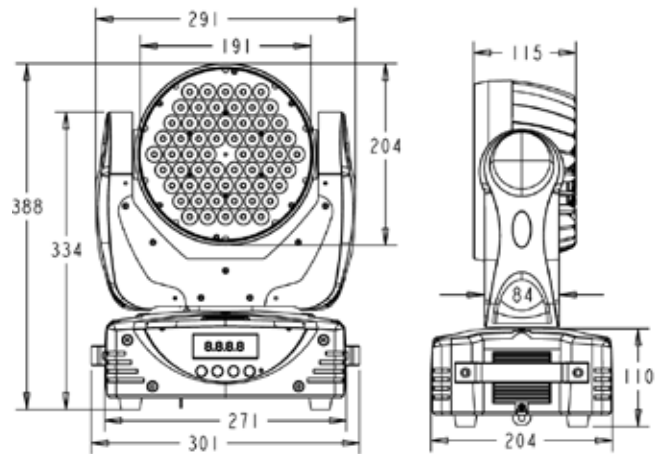

# Design Wash LED 60

Shown with optional honeycomb filter installed

Design Wash LED 60 Dimensions

The Design Wash LED 60 by Elation Professional is a RGBW LED wash moving head fixture featuring 22 red, 17 green, 15 blue and 6 white LEDs providing 100,000 hours LED life. This unit also features 180W total light output with optimized color mixing and flicker free operation. Control data input is via 3 pin or 5 pin DMX data first in and out cables. The Design Wash LED 60 is equipped with remote DMX addressing, 7 built-in programs and auto switching power supply. The Design Wash LED 60 produces a 9° beam angle with a 22° filed angle. This unit is rated IP 20 and is designed for indoor use only. An optional 6 pack road case is available.

## FEATURES

- 60 x 3 Watt Rebel LEDs
- 22 Red, 17 Green, 15 Blue and 6 White LEDs
- 180W total light output
- Optimized color mixing flicker free
- 5,820 LUX / 541 FC at 10 feet / 3 meters at full
- Beam Angle: 9° Field Angle: 22°
- 630° PAN, 265° TILT
- Very fast movement
- Automatic pan/tilt correction
- DMX Modes: master/slave/sound active
- LCD Display
- Macros: 8
- Master/Slave Operation
- On Board Control
- Stand Alone
- 7 built-in programs
- Built-in DMX recorder
- Low power consumption
- Minimal heat emission
- Auto Switching Power Supply
- Connectors:
  - Input: 100V-240V
  - Cable / Plug Type: EDISON
- cETLus pending

## TECHNICAL SPECIFICATIONS

- **DMX Channels:** 13 DMX Channels, RDMX - Remote DMX Addressing
- **Control:** USITT DMX-512 Complaint, 3-pin and 5-pin XLR serial input/output
- **Dimmer:** 0-100%
- **Strobe:** 25 flashes per second
- **IP Rating:** IP 20
- **Power Supply:** 220W MAX / 100~240VAC 50/60Hz
- **Power Consumption:** 265W
- **dB Rating:** 59.6 dB at 3 feet / 1 meter
- **Fuse:** 3A/3.15A
- **Max Ambient Temp:** 113° / 45°C
- **Lamp:** 60 x 3 Watt RGBW LEDs
- **LED life:** Rated 100,000 hours
- **Dimensions:** 16.5" x 12.5" x 19" / 420 x 320 x 480 mm
- **Weight:** 16.75 lbs / 7.6 kg