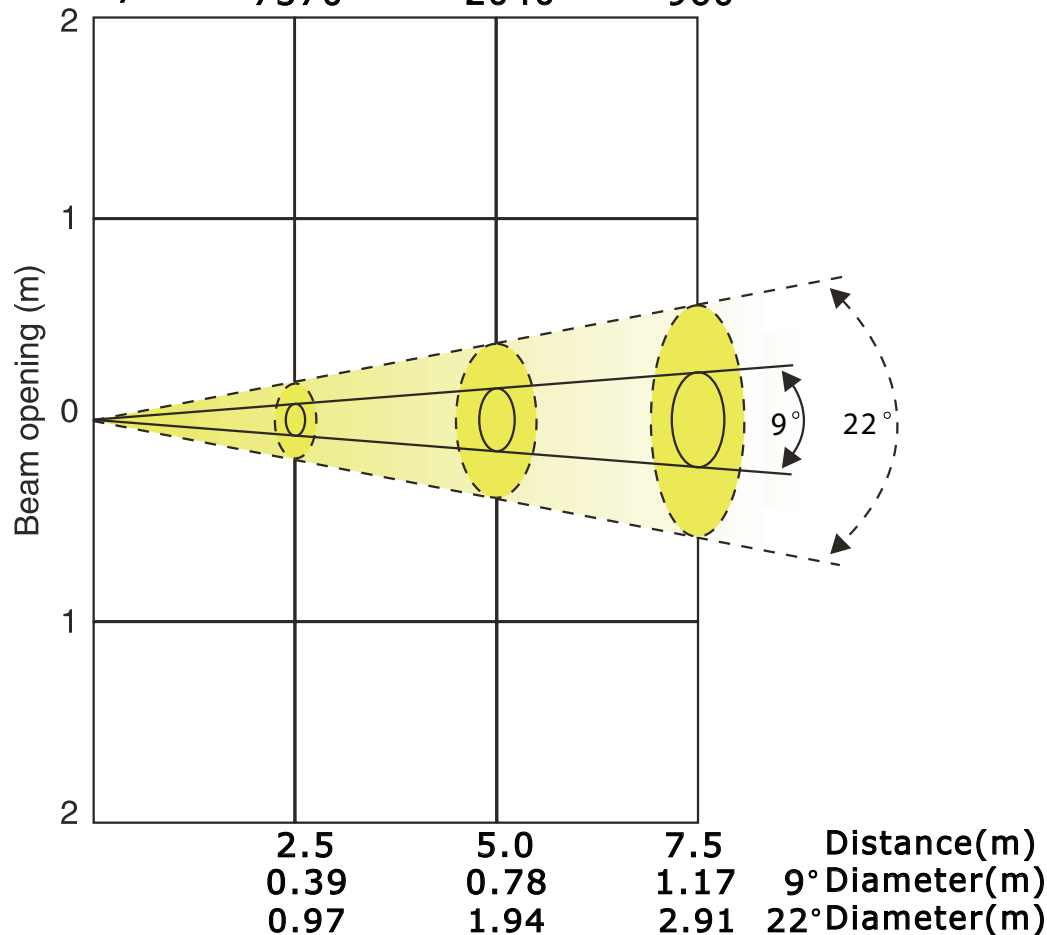

PHOTOMETRICS

Beam angle 9°
Field angle 22° of Full LEDs (LENS 15°)
Intensity LUX 7370 2040 960