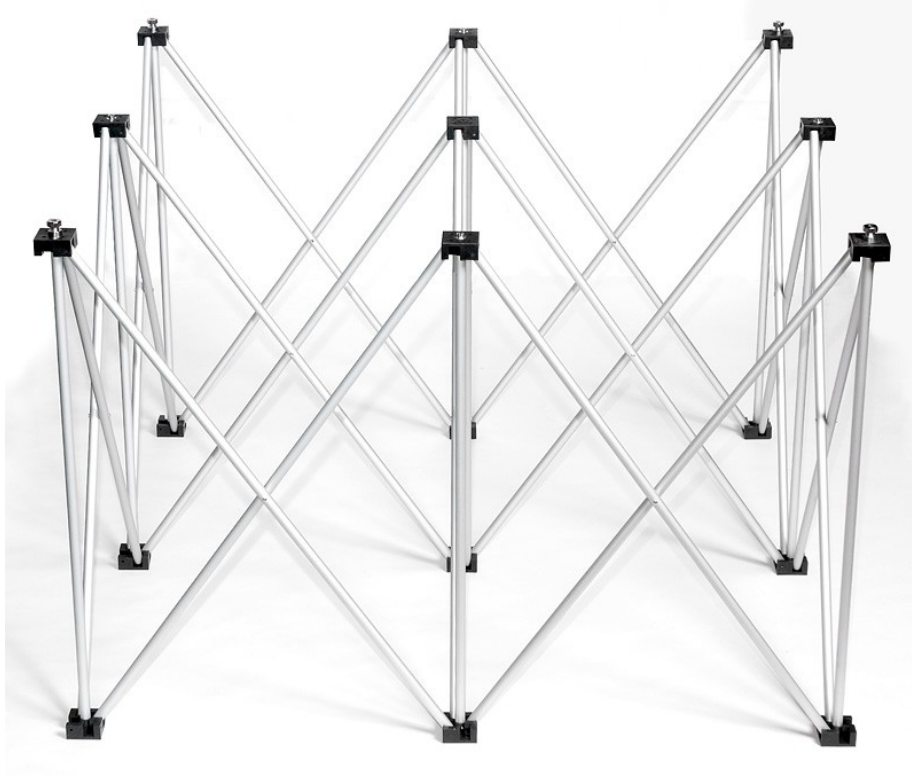

### 3' x 3' Carpet Finished Stage Platforms

**Type:** 3x3

**Finish:** Carpet ([specs](#)):

**Guardrails:** Sold separately

**Skirts:** Sold separately

**Qty Per Pack:** 2

**Component List:** Platforms (2pcs)

**Product Dimensions (exterior):** 91.4 x 91.4 x 3 cm / 36 x 36 x 1.2 in

**Product Weight (exterior):** 27.5 kgs / 60.6 lbs

## IS3X3X24

24" High Riser for 3FT x 3FT Square Stage Platform

**Type:** 3x3

**Finish:** Aluminum and Nylon ([specs](#)):

**Height:** 24 inch ([specs](#)):

**Guardrails:** Sold separately

**Skirts:** Sold separately

**Qty Per Pack:** 1

**Component List:** Riser (1pc)

**Product Dimensions (exterior):** 91.4 x 91.4 x 61 cm / 36 x 36 x 24 in

**Product Weight (exterior):** 2.9 kgs / 6.3 lbs